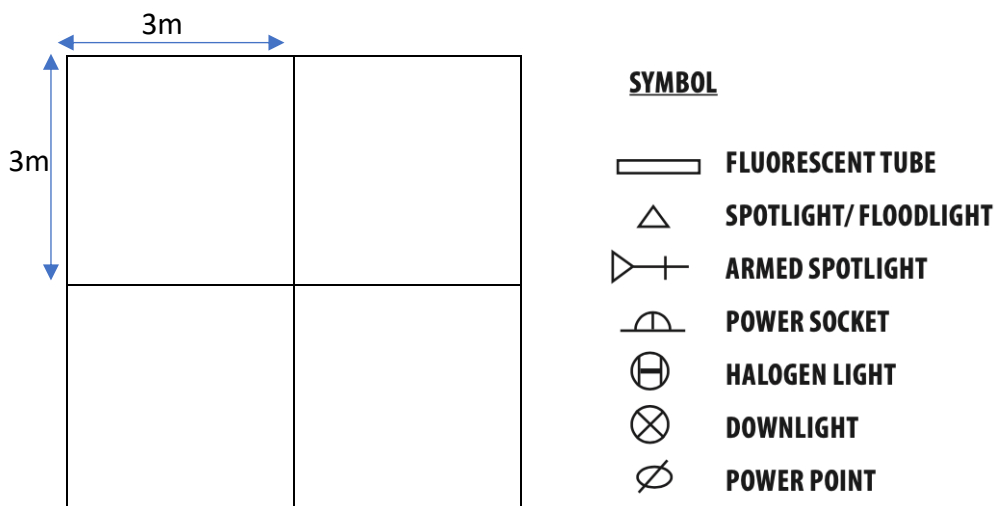

Item Description	Unit Cost (RM)		Qty	Total Cost (RM)
	Before 9 Nov 2023	9 Nov onwards		
40W Fluorescent Light	75.00	150.00		
10-12W Spotlight	100.00	200.00		
13Amp/230V Power Point	80.00	160.00		
15Amp/230V Power Point	120.00	240.00		
30Amp/230V Power Point (Single line)	1200.00	2400.00		
Single Line Connection (15Amp) c/w DB	950.00	1900.00		
Air Cooler	450.00	900.00		
Balloon Pump	95.00/day	190.00/day		
12W LED Long Armed Spotlight	95.00	190.00		
400W Floodlight	400.00	800.00		
LCD Projector (3000 Lumen)	600.00/day	1200.00/day		
8' x 8' White Screen c/w Stand	120.00	240.00		
40" LED TV c/w Stand	360.00/day	720.00/day		
15Amp SPN Switch Socket Outlet	95.00	190.00		
Light Connection only (max 100W per fitting)	90.00	180.00		
GRAND TOTAL (RM)				
30% Security Deposit of Total (Refundable) (RM)				

Terms and Conditions

All items ordered are rented by the exhibitors and they will be held liable for any loss or damage. The quoted rates apply only for the duration of the event and the orders will be fulfilled upon receipt of full payment. A cancellation fee of 50% of the total amount will be charged if the order is cancelled. Availability of equipment and services is subject to availability.

Please indicate the installation location of your order by using the appropriate symbols on the plan provided.